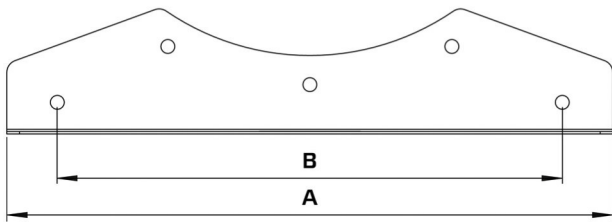

Datasheet

Product type: **Mounting foot**
 Product ID: 154811
 Product name: FAL 630

A	mm	720
B	mm	630
C	mm	70
D	mm	99
Weight	kg	1.5

- Mounting foot for Axialine
- Sheet steel, powder-coated
- Suitable for outdoor installation