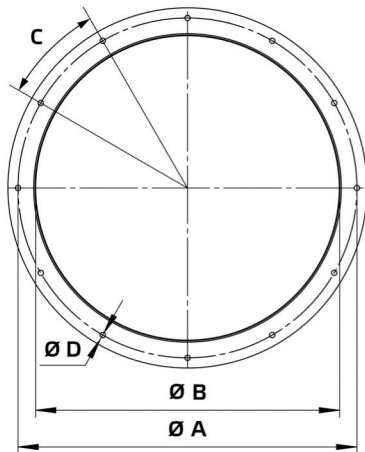

# Datasheet

Product type: **Round inlet spigot**  
Product ID: 154248  
Product name: RAS 400

A	mm	450
B	mm	400
C		12 x 30°
D	mm	8
E	mm	105 ... 175
Weight	kg	3.7

- Flexible connection
- Temperature stability up to 75 °C
- Sheet steel, galvanized
- Plastic band (PES)