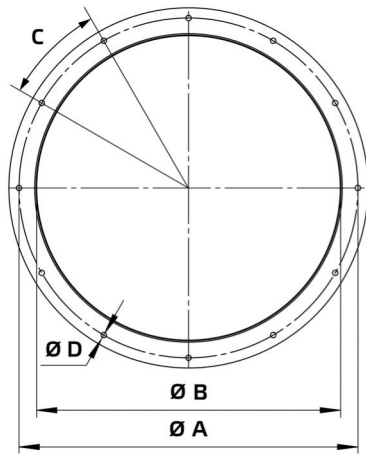

Datasheet

Product type: **Round inlet spigot**
Product ID: 154246
Product name: RAS 315

| | | |
|--------|----|-------------|
| A | mm | 355 |
| B | mm | 315 |
| C | | 10 x 36° |
| D | mm | 8 |
| E | mm | 120 ... 190 |
| Weight | kg | 2.7 |

- Flexible connection
- Temperature stability up to 75 °C
- Sheet steel, galvanized
- Plastic band (PES)

Use:

- AL 315 D4 01
- AL 315 D2 01
- AL 315 EC 01