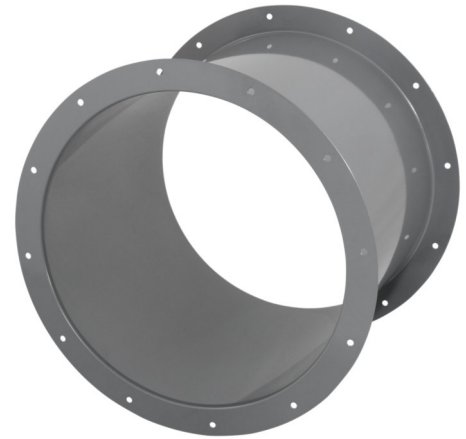

Datasheet

Product type: Tube connection spigot
 Product ID: 154201
 Product name: RVS 710

A	mm	770
B	mm	710
C		12 x 30°
D	mm	16
E	mm	433
Weight	kg	14.1

- Sheet steel, powder-coated
- Flange mounting
- Suitable for outdoor installation

Use:

- AL 710 D6 01
- AL 710 D4 01