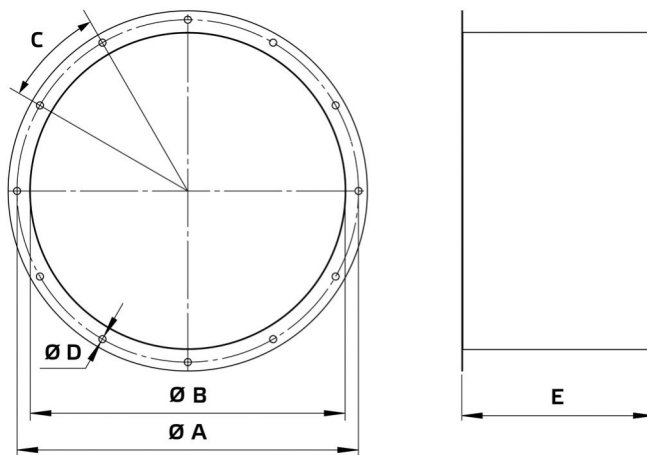

Datasheet

Product type: Tube connection spigot
 Product ID: 154201
 Product name: RVS 710

A	mm	770
B	mm	710
C		12 x 30°
D	mm	16
E	mm	433
Weight	kg	14.1

- Sheet steel, powder-coated
- Flange mounting
- Suitable for outdoor installation