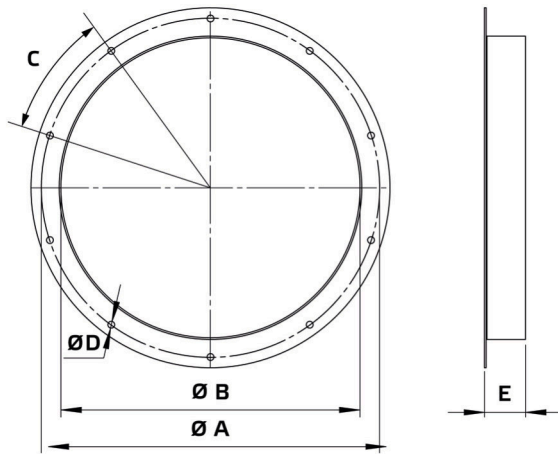

Datasheet

Product type: **Round inlet flange**
Product ID: 154023
Product name: RAF 630

| | | |
|--------|----|----------|
| A | mm | 690 |
| B | mm | 625 |
| C | | 12 x 30° |
| D | mm | 12 |
| E | mm | 63 |
| Weight | kg | 3.5 |