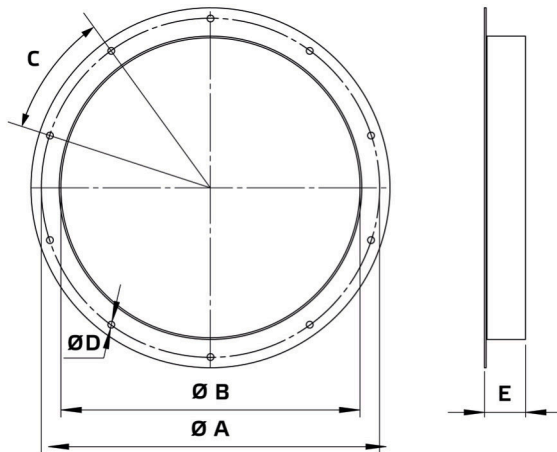

Datasheet

Product type: **Round inlet flange**
 Product ID: 154022
 Product name: RAF 560

A	mm	620
B	mm	555
C		12 x 30°
D	mm	12
E	mm	63
Weight	kg	3.1

- Sheet steel, powder-coated
- Flange mounting
- Suitable for outdoor installation

Use:

- AL 560 D4 01
- AL 560 D4 02