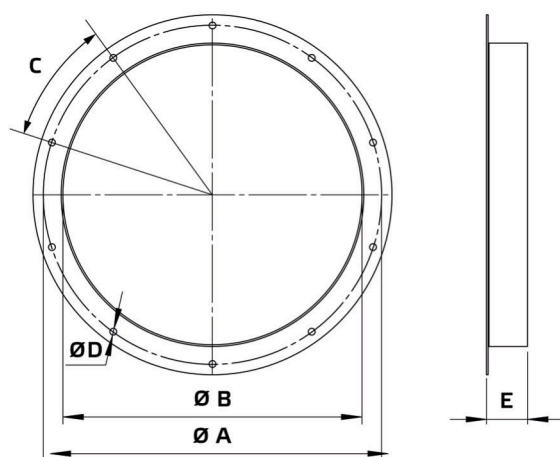

# Datasheet

Product type: **Round inlet flange**  
 Product ID: 154019  
 Product name: RAF 400

A	mm	450
B	mm	395
C		12 x 30°
D	mm	8
E	mm	40
Weight	kg	1.7

- Sheet steel, powder-coated
- Flange mounting
- Suitable for outdoor installation