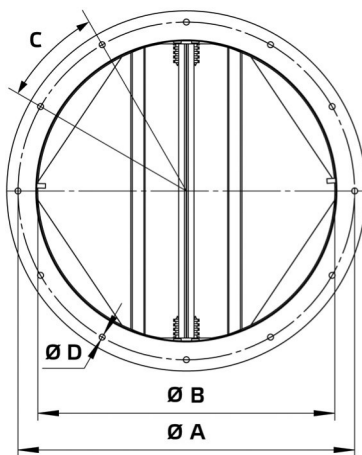

# Datasheet

Product type: **Tube damper**  
 Product ID: 153910  
 Product name: RVK 630

A	mm	690
B	mm	630
C		12 x 30°
D	mm	12
E	mm	441
Weight	kg	13.4

- Automatic shutter
- Vertical installation only
- Sheet steel, powder-coated
- Flange mounting
- Suitable for outdoor installation