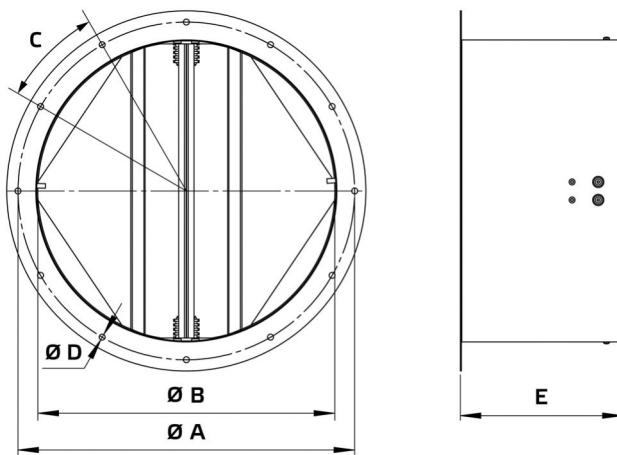

Datasheet

Product type: **Tube damper**
 Product ID: 153906
 Product name: RVK 560

A	mm	620
B	mm	563
C		12 x 30°
D	mm	12
E	mm	441
Weight	kg	11.9

- Automatic shutter
- Vertical installation only
- Sheet steel, powder-coated
- Flange mounting
- Suitable for outdoor installation

Use:

- AL 560 D4 01
- AL 560 D4 02