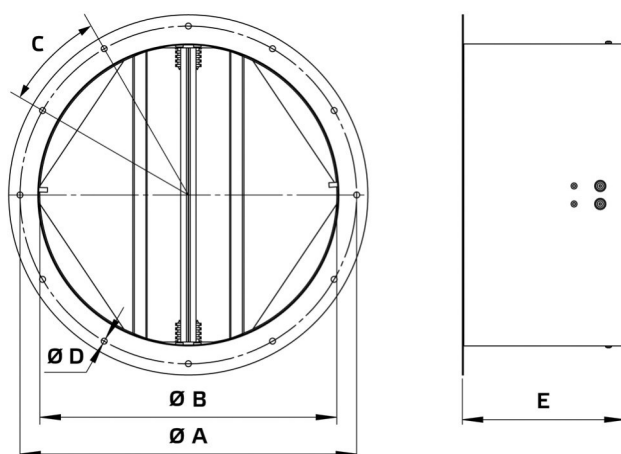

Datasheet

Product type: **Tube damper**
 Product ID: 153873
 Product name: RVK 315

A	mm	355
B	mm	315
C		10 x 36°
D	mm	8
E	mm	233
Weight	kg	3.2

- Automatic shutter
- Vertical installation only
- Sheet steel, powder-coated
- Flange mounting
- Suitable for outdoor installation

Use:

- AL 315 D4 01
- AL 315 D2 01
- AL 315 EC 01